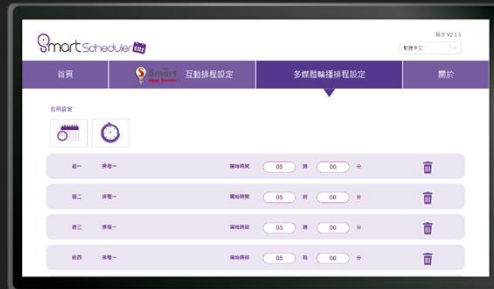

操作只要簡單四步驟，即可設定完成！

Windows系統穩定操作簡單/易上手/設定容易，無須專業人員

Step1. 選擇版型

Step2. 匯入素材

Step3. 設定排程時間

Step4. 開始播放

集中化的雲端管理

The screenshot displays the SmartScheduler web interface for cloud management. At the top, there is a navigation bar with the logo and menu items: 設定/執行權, 管理, 訊息/權限, 合併序號, and English. The main heading is 雲端管理. On the left, a '批次管理' (Batch Management) sidebar contains buttons for 遠端重啟, 遠端播放, 遠端預覽 (with ON/OFF and refresh icons), 遠端拍照 (with camera icon and OFF), 關機/熄電 (with power icon), and AutoPlay (with ON/OFF). The main area shows two device profiles. The first profile, 'CALVIN-NB', has IP: 192.168.100.114, Mac Address: 74-29, and version 2.3.0. It features a video thumbnail of coffee beans and a list of control buttons: 軟體重啟, 遠端播放, 遠端預覽, 遠端拍照, 雲端資料夾路徑, 關機/熄電, and AutoPlay (OFF). The second profile, 'uSmart-AIO', has the same IP and Mac Address, and version 2.3.0. It features a video thumbnail of coffee beans and the same list of control buttons.

多人版的雲端管理功能，可控制或批次管理多個遠端據點的廣告機，如重開軟體、遠端播放、遠端預覽、遠端拍照、定時關機、睡眠、喚醒，也可同步發送文字訊息或圖片訊息到遠端的廣告機主畫面。

應用場合

適合 店鋪行銷 / 學校 / 商品展示 / 餐飲業 / 婚宴 / 旅宿 / 社區

Jigens VCM200
4K智能AI視訊會議攝影機
自動追蹤人員入鏡 智慧視覺極致影音
2020 即將震撼上市!!!

MK-T5W
空中滑鼠 / 語音
無線鍵盤 / 遙控整合